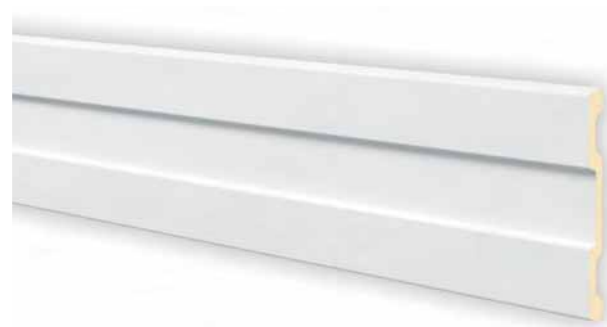

ARSTYL® Z61