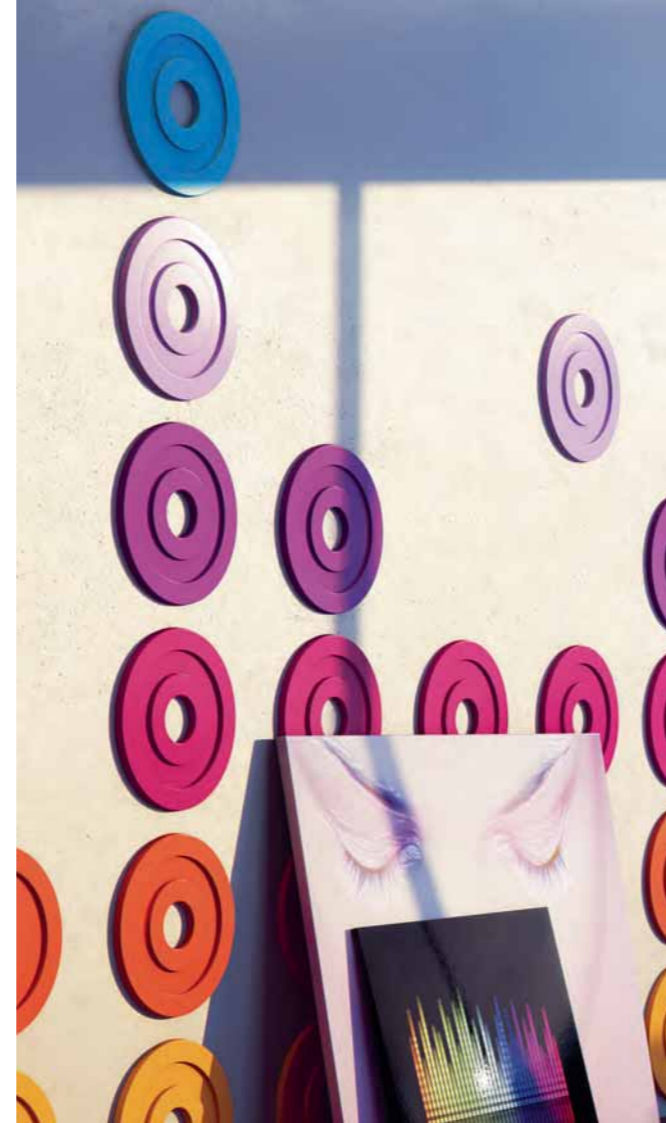

SIMPLICITY

ARSTYL® Z61

GEOMETRY

FUSION